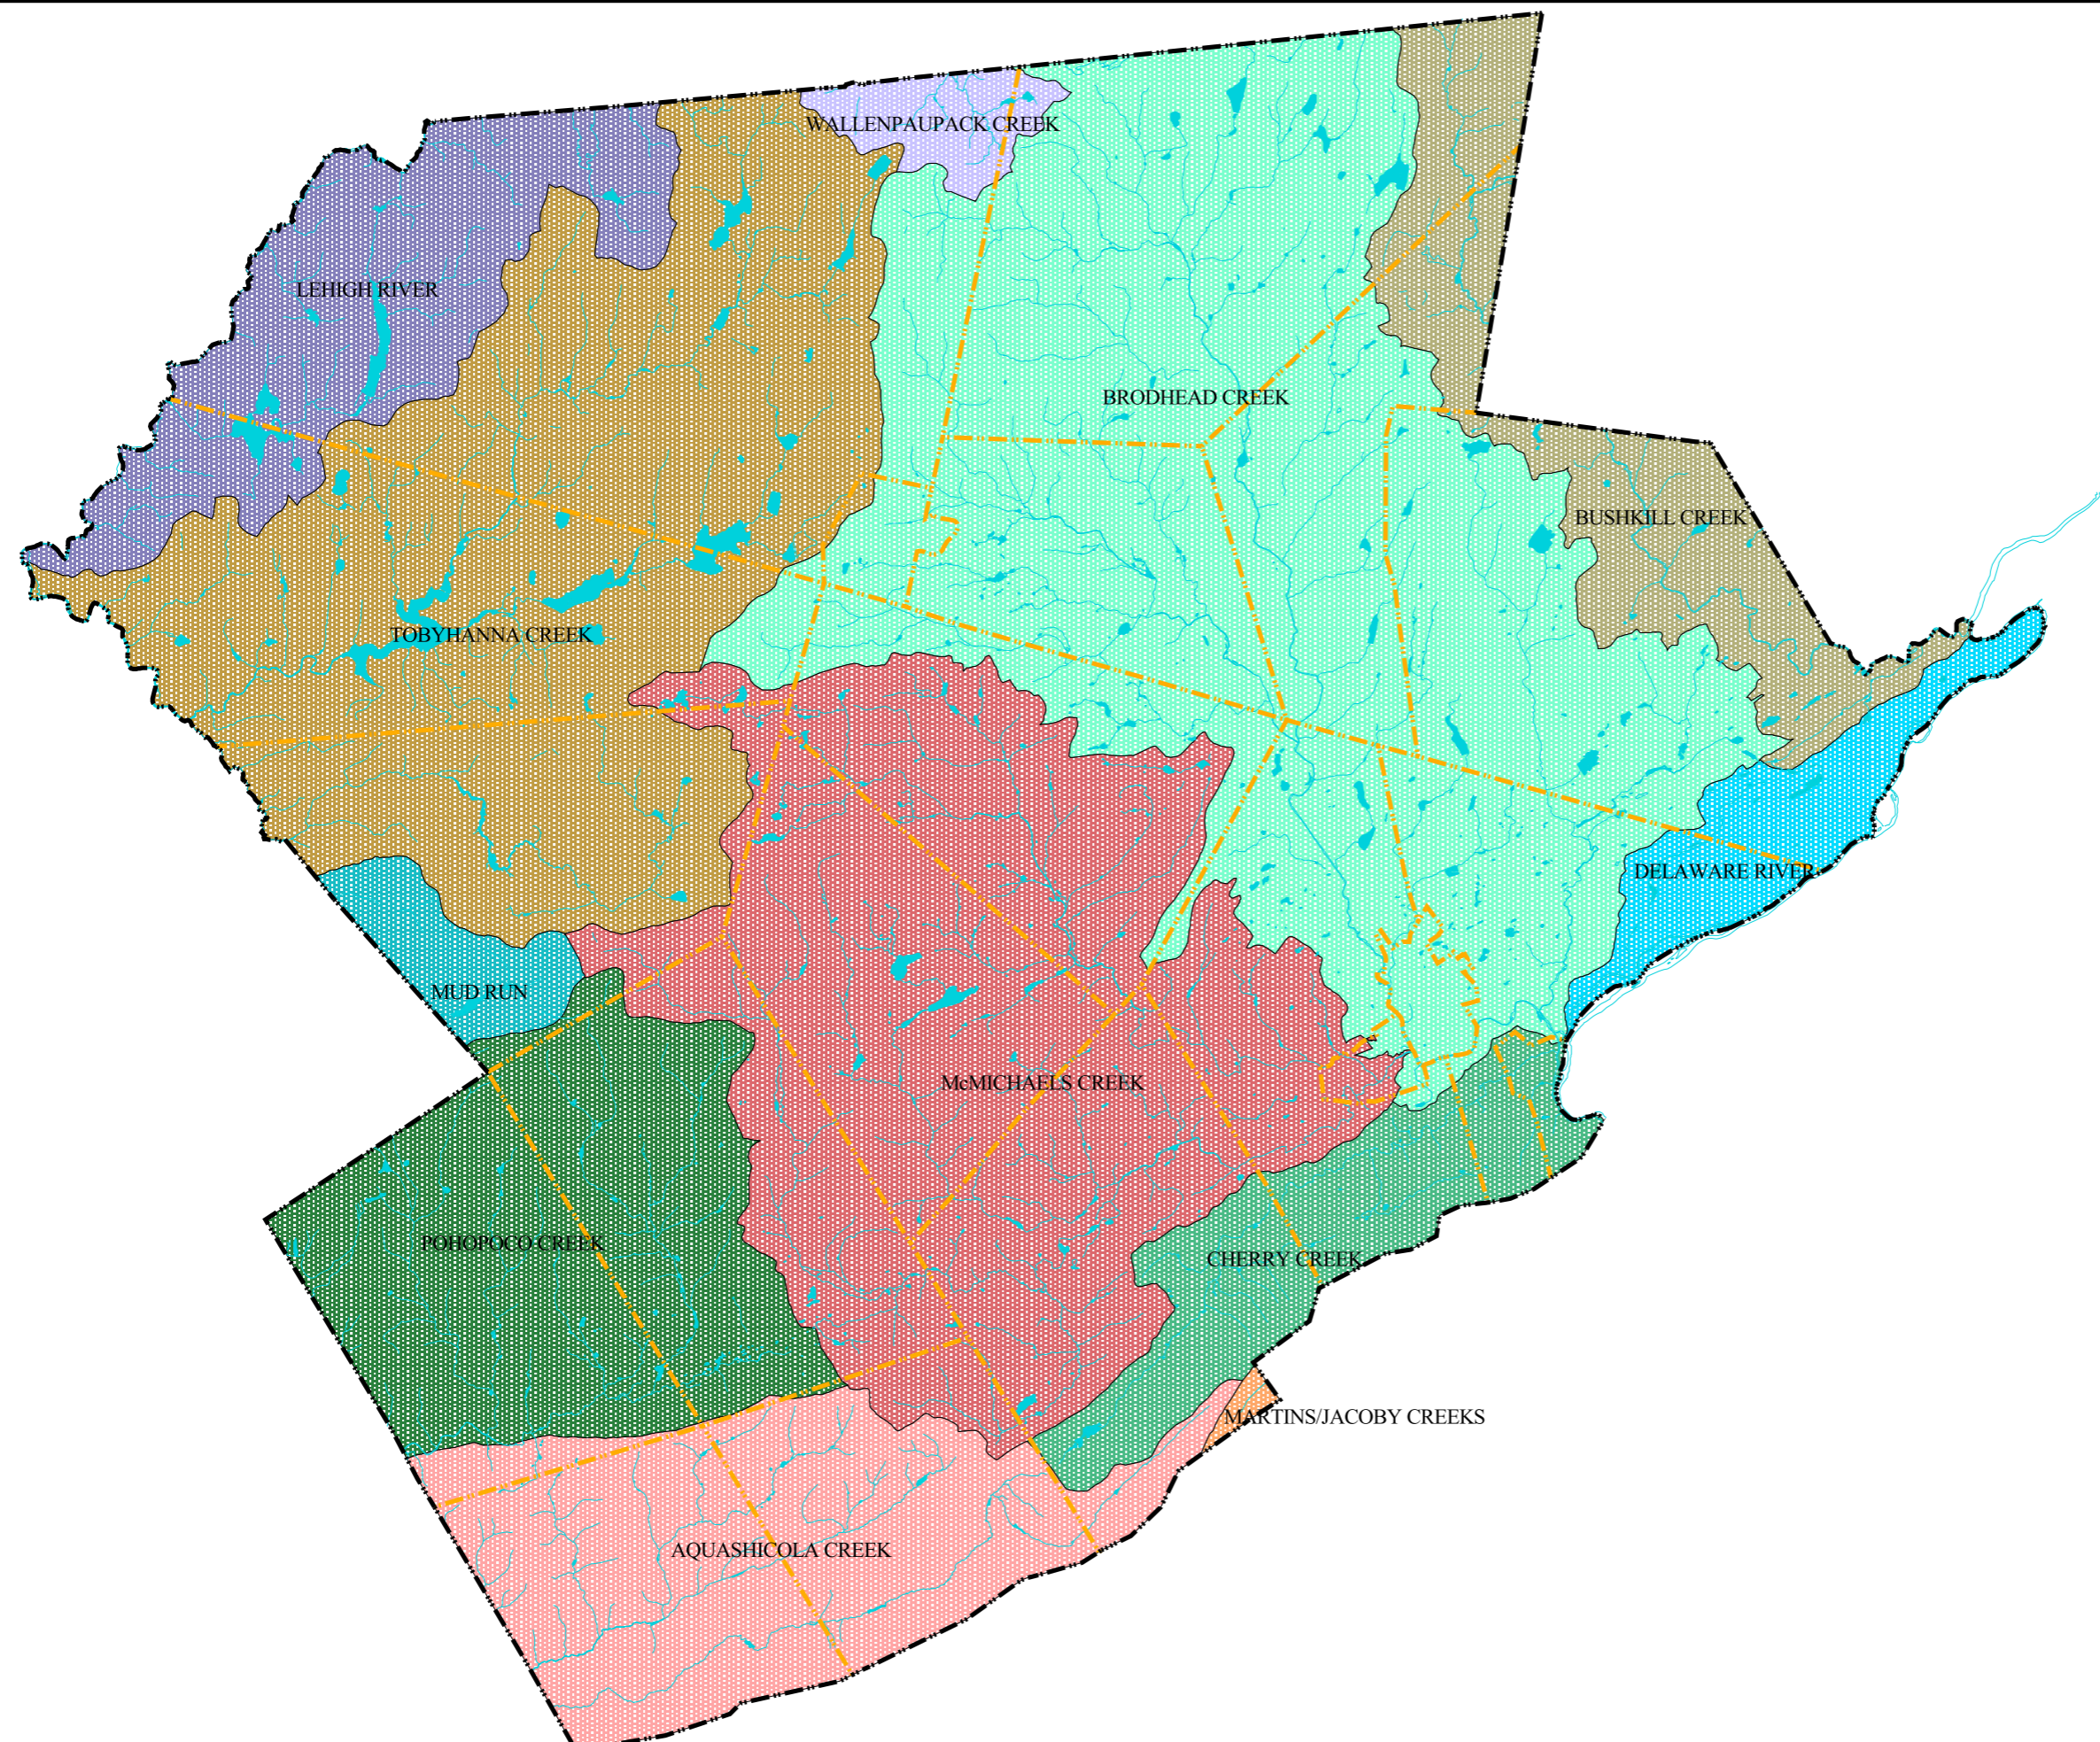

WATERSHEDS

MONROE COUNTY,
PENNSYLVANIA

LEGEND

- Streams
- Water Bodies
- Municipal Boundary
- County Boundary
- Watersheds
 - Aquashicola Creek
 - Brodhead Creek
 - Bushkill Creek
 - Cherry Creek
 - Delaware River
 - Lehigh River
 - Martins/Jacoby Creeks
 - Mud Run
 - McMichaels Creek
 - Pohopoco Creek
 - Tobyhanna Creek
 - Wallenpaupack Creek

www.monroe2020.org

PREPARED BY
**Monroe County
Planning Commission**
1 Quaker Plaza, Room 106
Stroudsburg, PA 18360-2169
(570) 420-3562

April, 1999