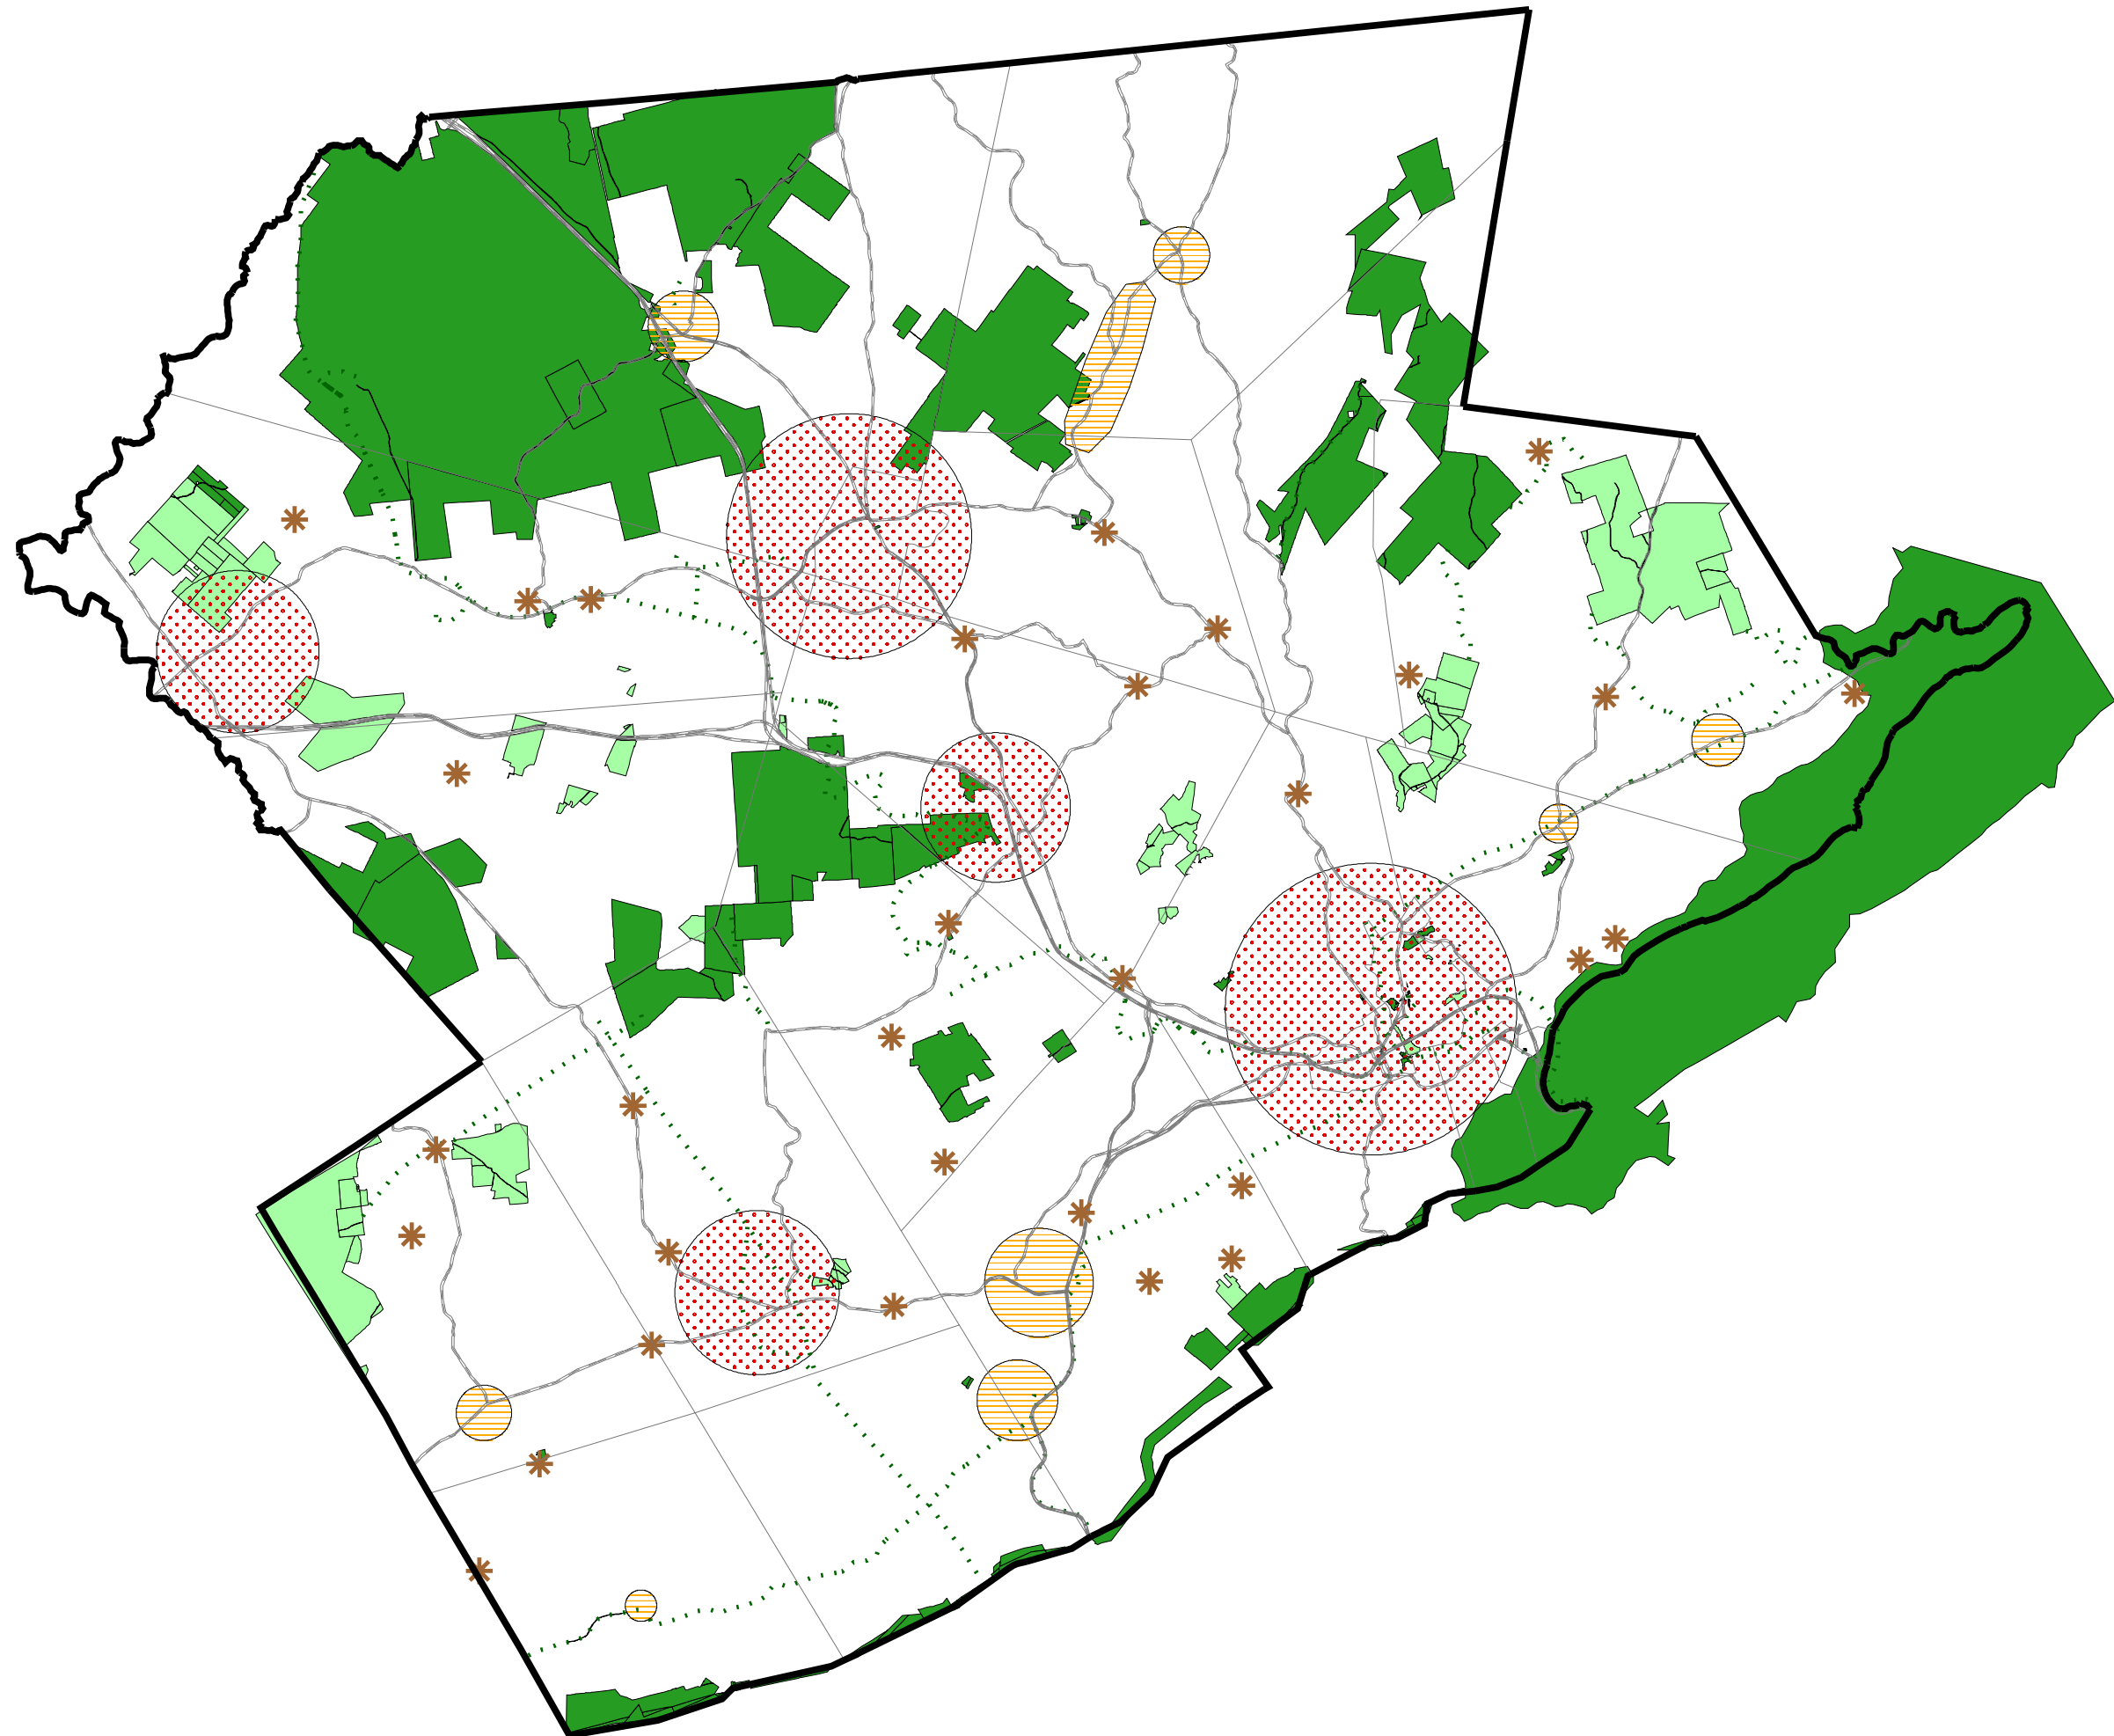

SCHEMATIC PLAN

MONROE COUNTY,
PENNSYLVANIA

LEGEND

-  Principal Centers
-  Villages
-  Hamlets
-  Public Lands
-  Quasi-Public Lands
-  Bicycle/Pedestrian Pathways
-  Municipal Boundaries
-  County Boundary
-  Major Arterial Roadways

www.monroe2020.org

PREPARED BY
**Monroe County
Planning Commission**

1 Quaker Plaza, Room 106
Stroudsburg, PA 18360-2169
(570) 420-3562

April, 1999