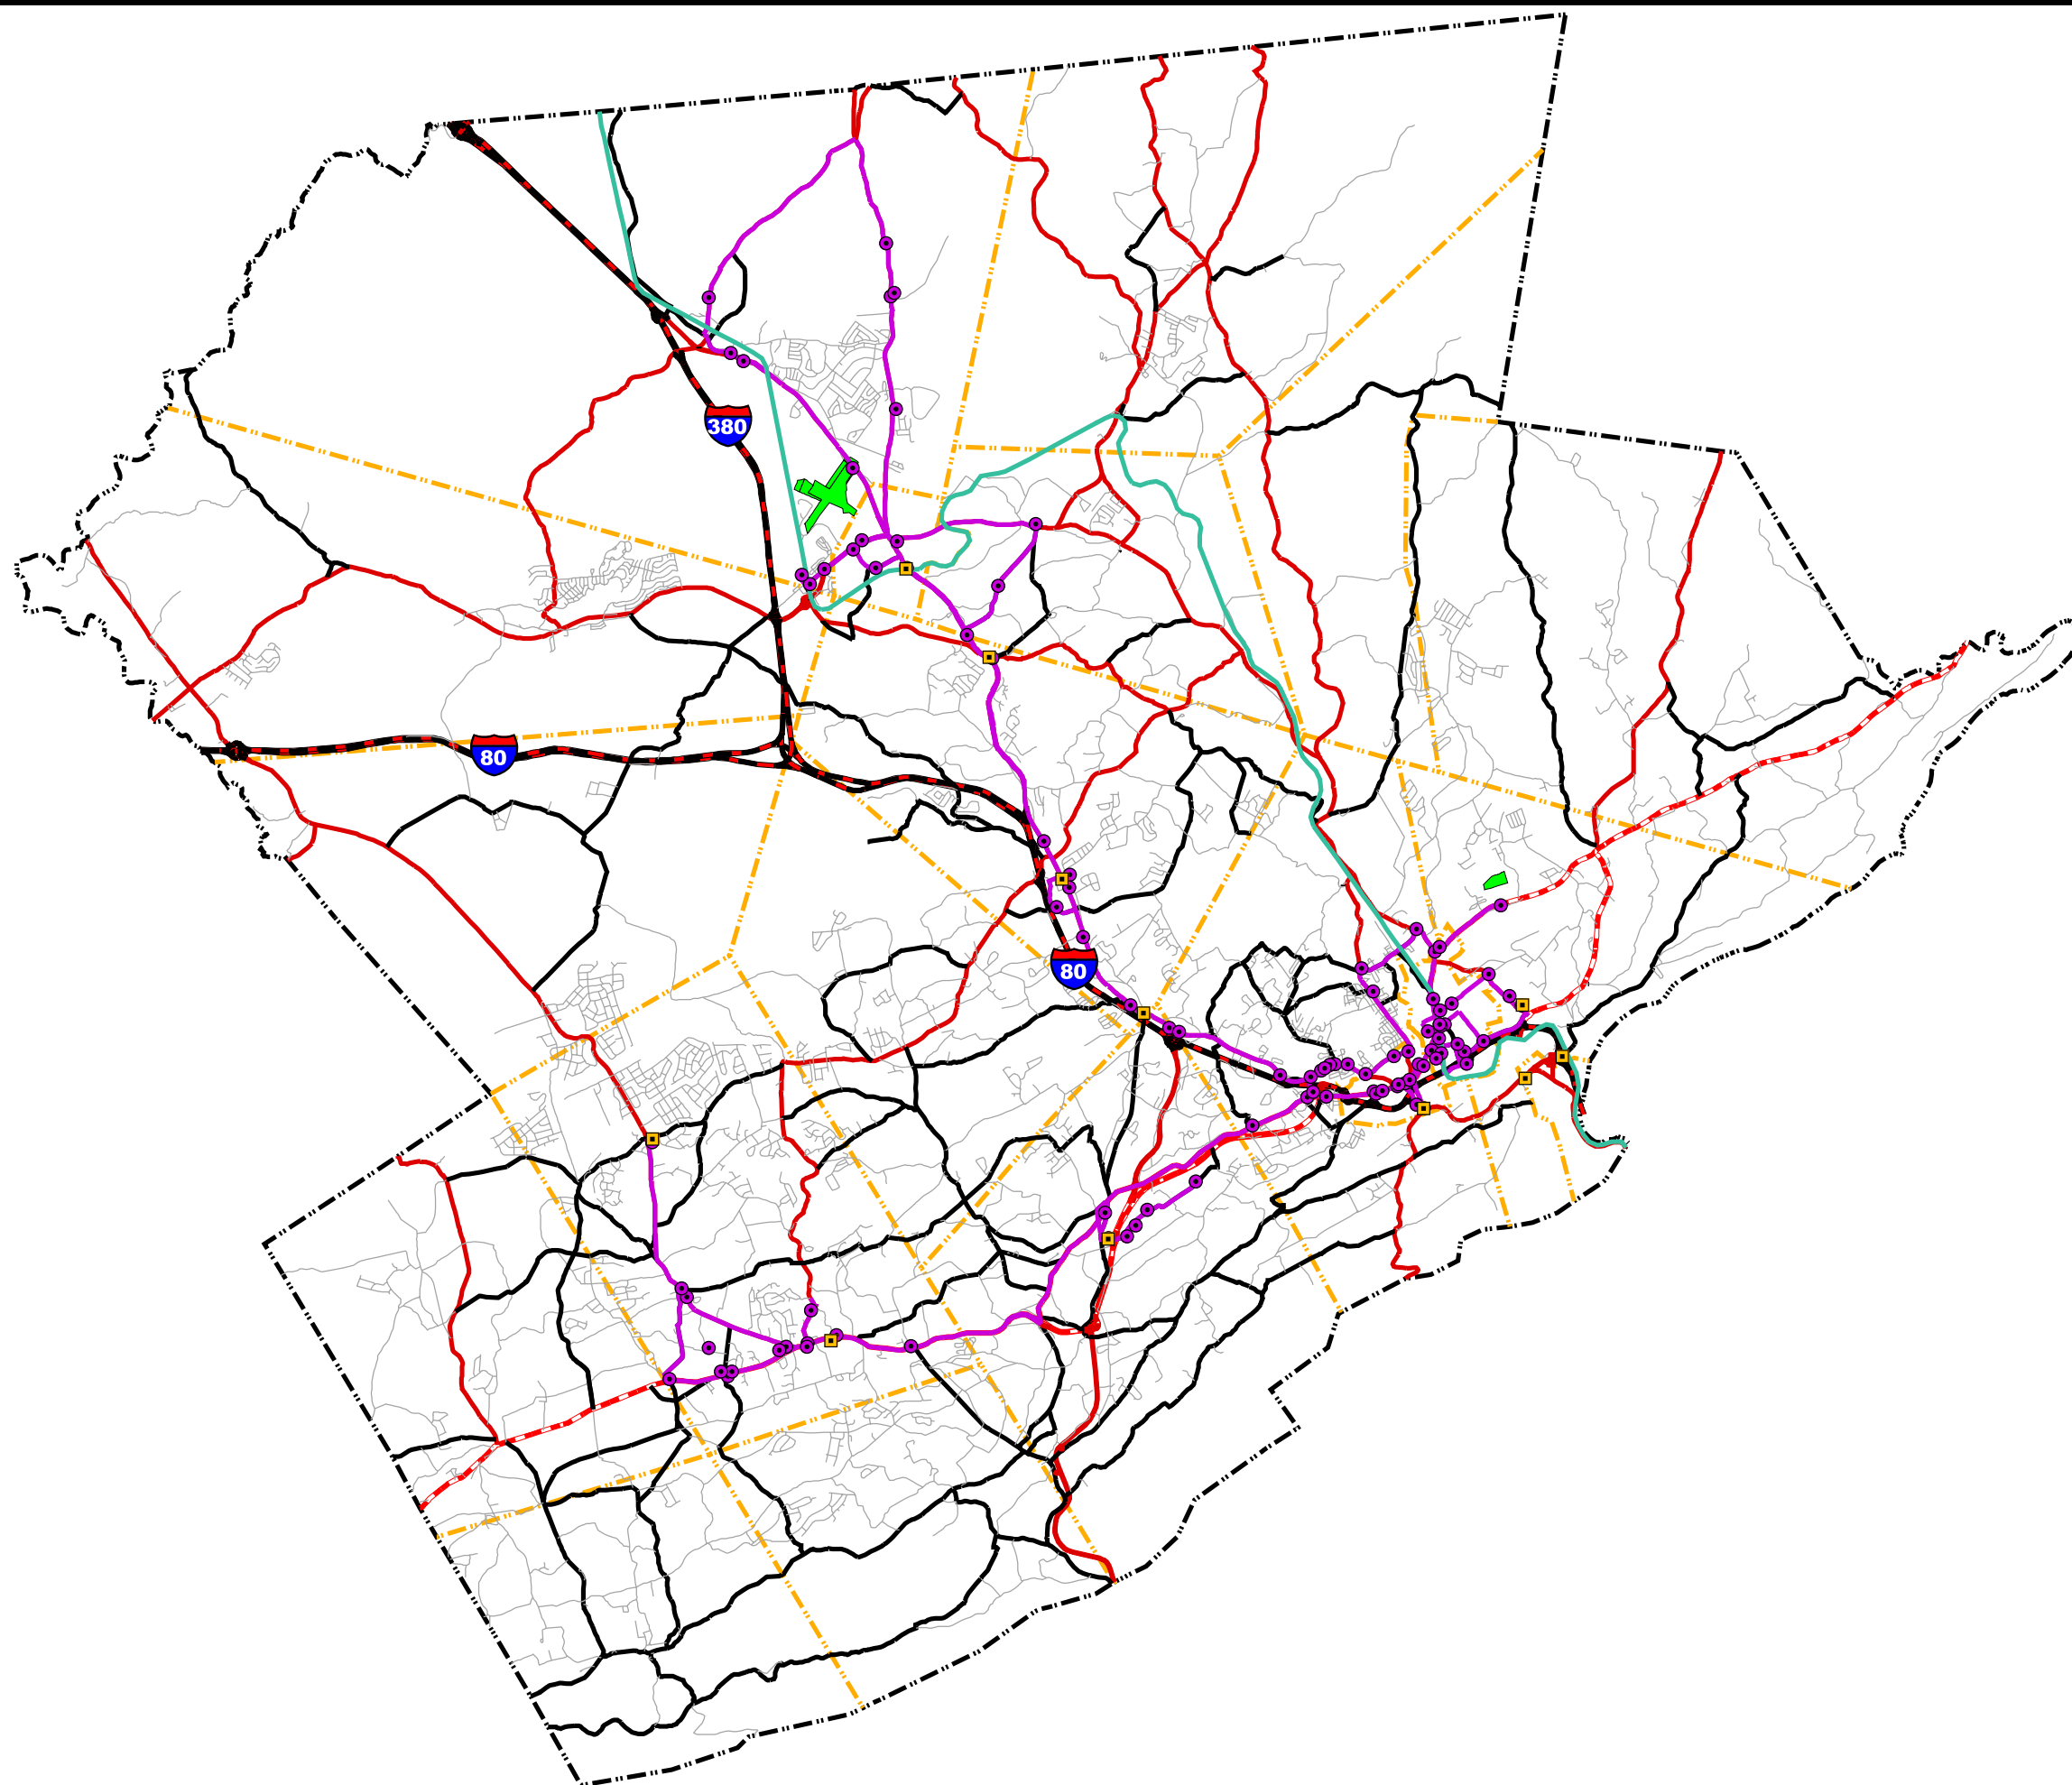

MAJOR TRANSPORTATION FACILITIES

MONROE COUNTY, PENNSYLVANIA

LEGEND

-  Airports
-  Martz Trailways Bus Stops
-  MCTA Bus Stops
-  MCTA Bus Routes
-  Active Railroads
- Roadways**
-  Interstate Road
-  U.S. Traffic Routes
-  PA. Traffic Routes
-  State Routes
-  Township Roads
-  Municipal Boundaries
-  County Boundary

www.monroe2020.org

PREPARED BY
**Monroe County
 Planning Commission**
 1 Quaker Plaza, Room 106
 Stroudsburg, PA 18360-2169
 (570) 420-3562

April, 1999